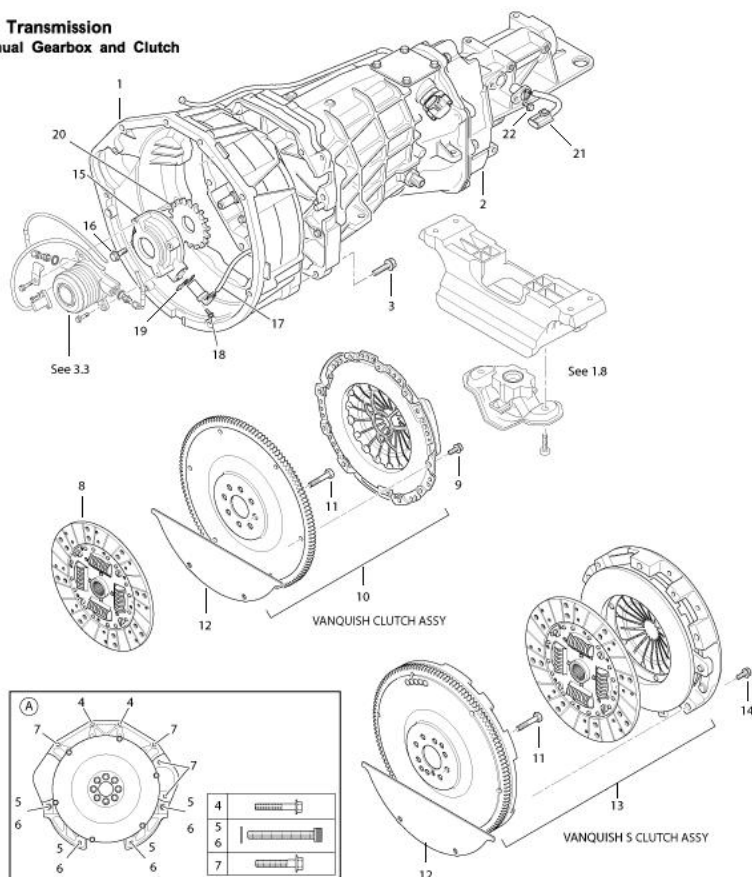

ASTON MARTIN V12 VANQUISH PARTS BOOK

アストンマーティン V12 ヴァンキッシュ
パーツカタログ

intersparses
www.intersparses.jp

3.1 Transmission Manual Gearbox and Clutch

-	Gearbox 6 speed, drv
-	Assy 6 speed Tremec ASM T56
-	Assy 6 speed Tremec ASM T56
1	Housing, clutch
-	Gearbox 6 speed
2	Transmission assy, 6 speed, manual
3	Bolt, fla, M10 x 30
4	Bolt, fla
5	Bolt, skt cap, M10 x 90
6	Washer
7	Bolt, fla, M10 x 40
-	Clutch assy, comprises items 8 - 10
8	Driven plate assy, clutch
9	Screw, M8 x 20, Press. plate to flywheel
-	Washer, lock, M8
10	Flywheel and clutch assy, balanced
11	Bolt, M10 x 30
-	Dowel pin
12	Plate, rear engine cover
13	Clutch cover, driven plate & flywheel assy
14	Screw, fla, M10 x 55, press plate to flywheel
15	Adaptor CSC unit
16	Bolt, M6 x 20
17	Sensor, input shaft speed
18	Bolt, M6 x 15
19	Clip, sensor retaining
20	Tone wheel
21	Sensor, output shaft speed
22	Bolt, M6 x 15
-	Bolt, H plate to gearbox
-	Oil seal, input shaft
-	Oil seal, tail shaft
-	Main body, PLCD sensor assy, (gear position)
-	Gasket, modified, gearshift sensor
-	Bolt, M6 x 16
-	Lubricant, manual transmission, Texaco 1863
-	Bracket, clutch position sensor
-	Blanking plug, gearbox
-	Pipe, breather, transmission

VANQUISH CLUTCH ASSY Part# DB001108

注)
イラスト#10 ヴァンキッシュ用 生産中止 →#13を使用
イラスト#13 ヴァンキッシュS 車台番号 501506以降用

ENGINE
FUEL, EMISSIONS, EXHAUST
TRANSMISSION
SUSPENSION AND STEERING
BRAKES AND WHEELS
ELECTRICS
BODY AND TRIM
AIR CONDITIONING
MISCELLANEOUS